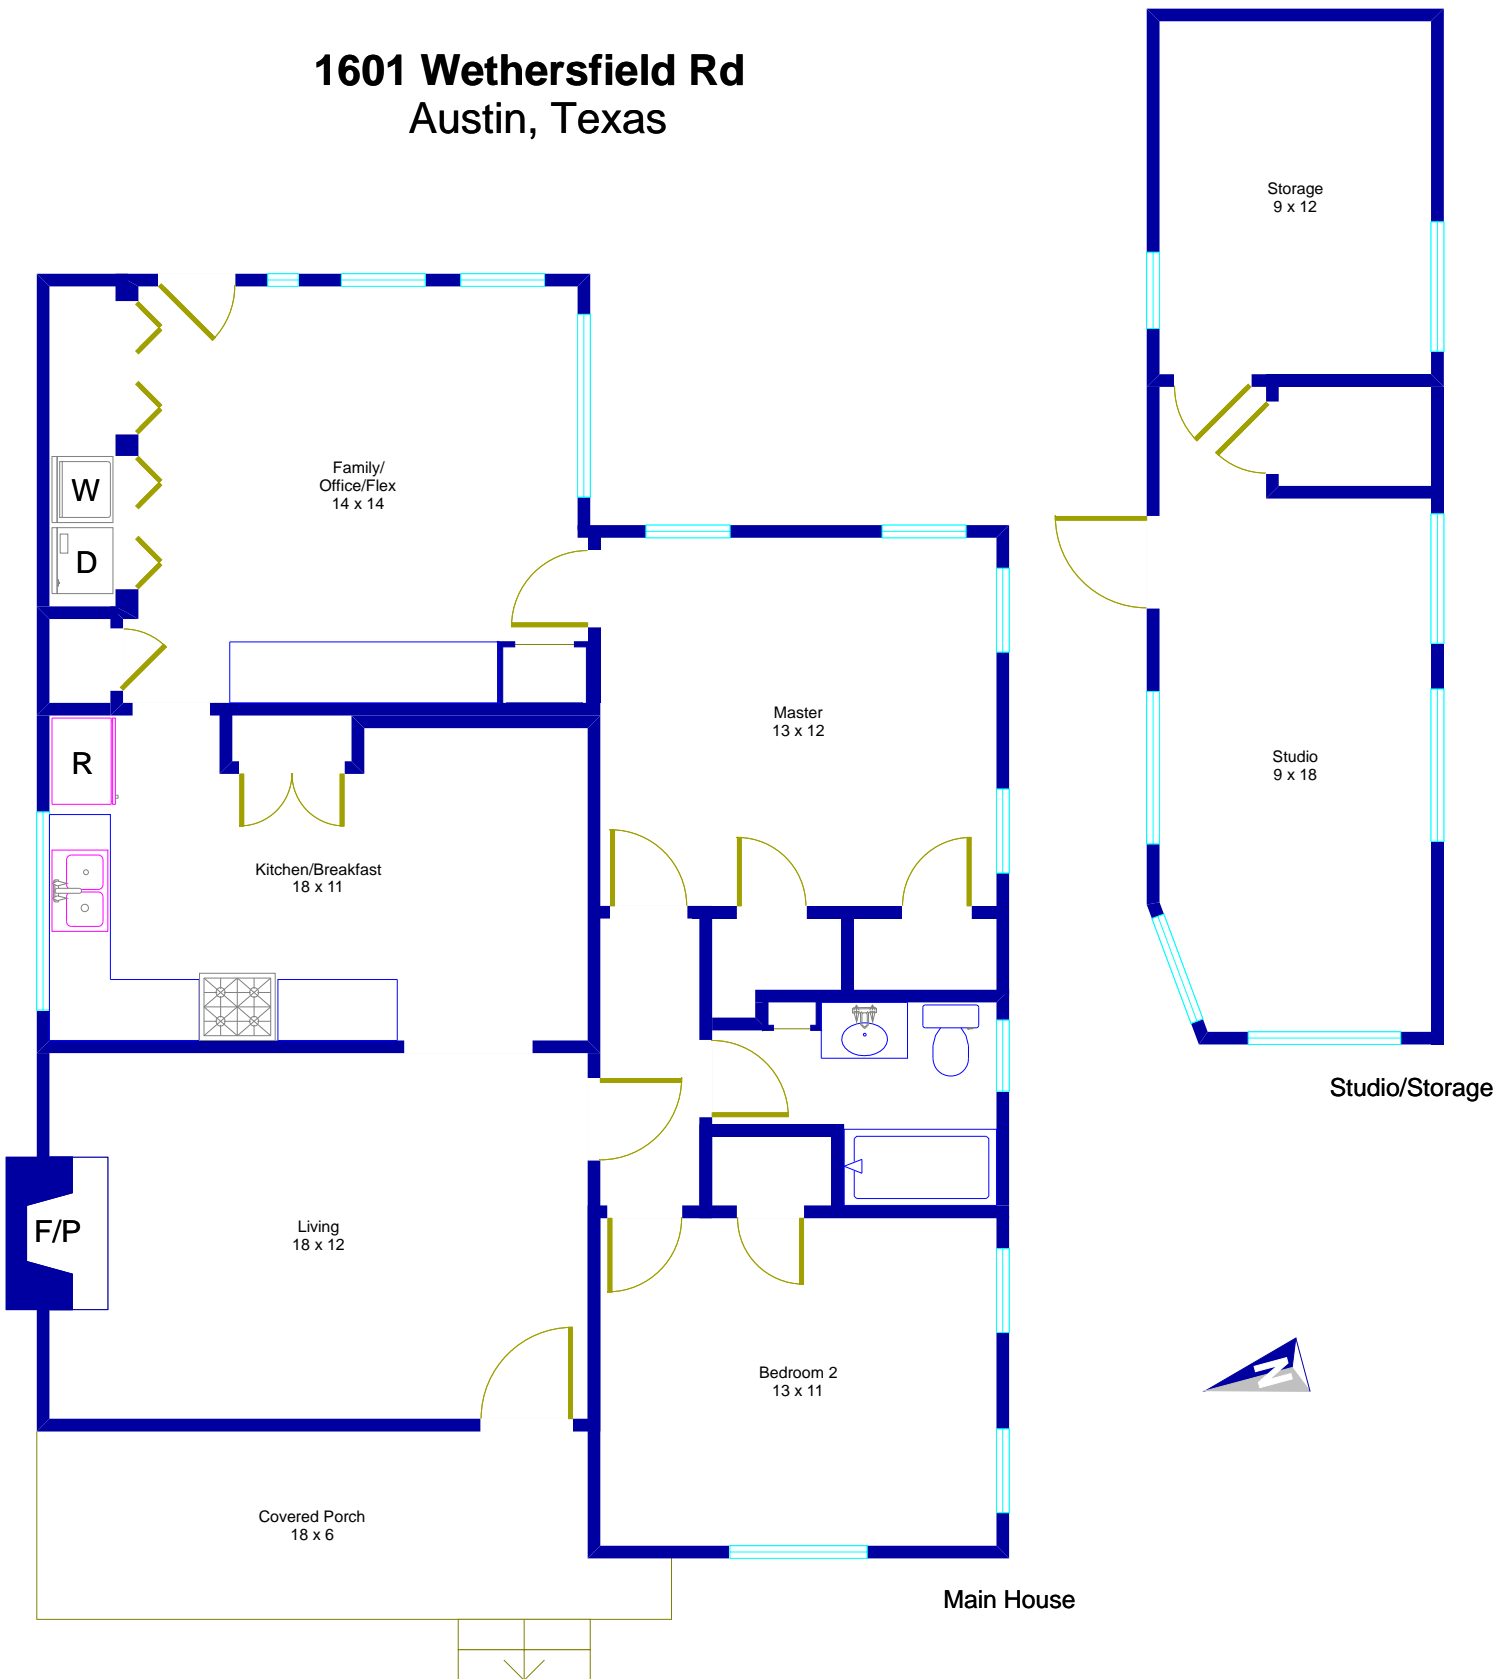

1601 Wethersfield Rd  
Austin, Texas

This floor plan is an artistic rendering only. All dimensions are approximate.  
**Floor Plan Graphics and Boyd & Boyd Properties**  
make no representation or warranty as to this rendering's accuracy  
and no measurements or dimensions should be relied upon without independent verification.