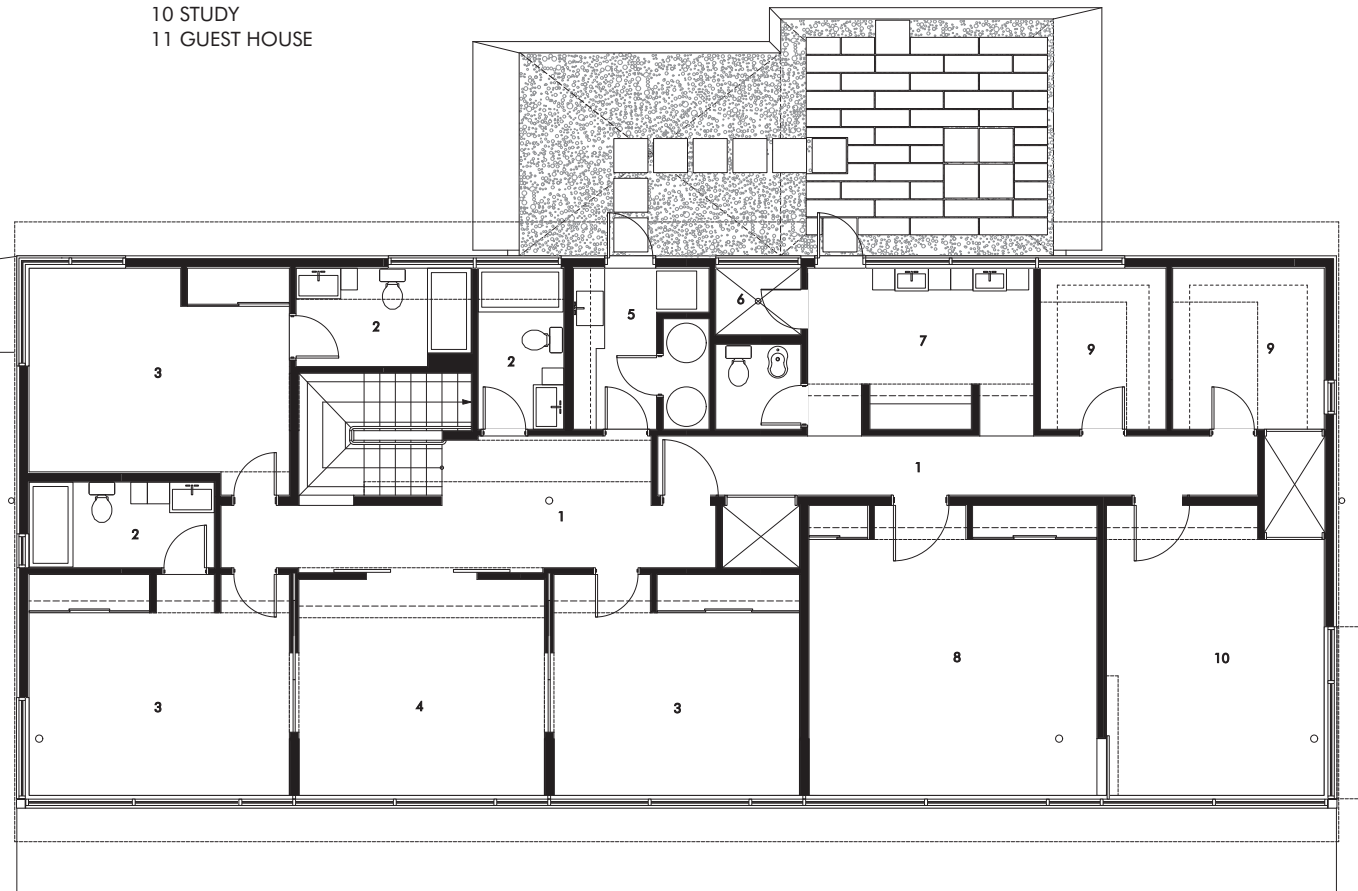

- 1 CORRIDOR
- 2 BATHROOM
- 3 BEDROOM
- 4 STUDY/PLAY
- 5 LAUNDRY ROOM
- 6 SHOWER
- 7 MASTER BATHROOM
- 8 MASTER BEDROOM
- 9 CLOSET
- 10 STUDY
- 11 GUEST HOUSE

1 SECOND FLOOR PLAN

3204 MOUNT BONNELL
 AUSTIN, TEXAS
 ANDERSSON • WISE ARCHITECTS