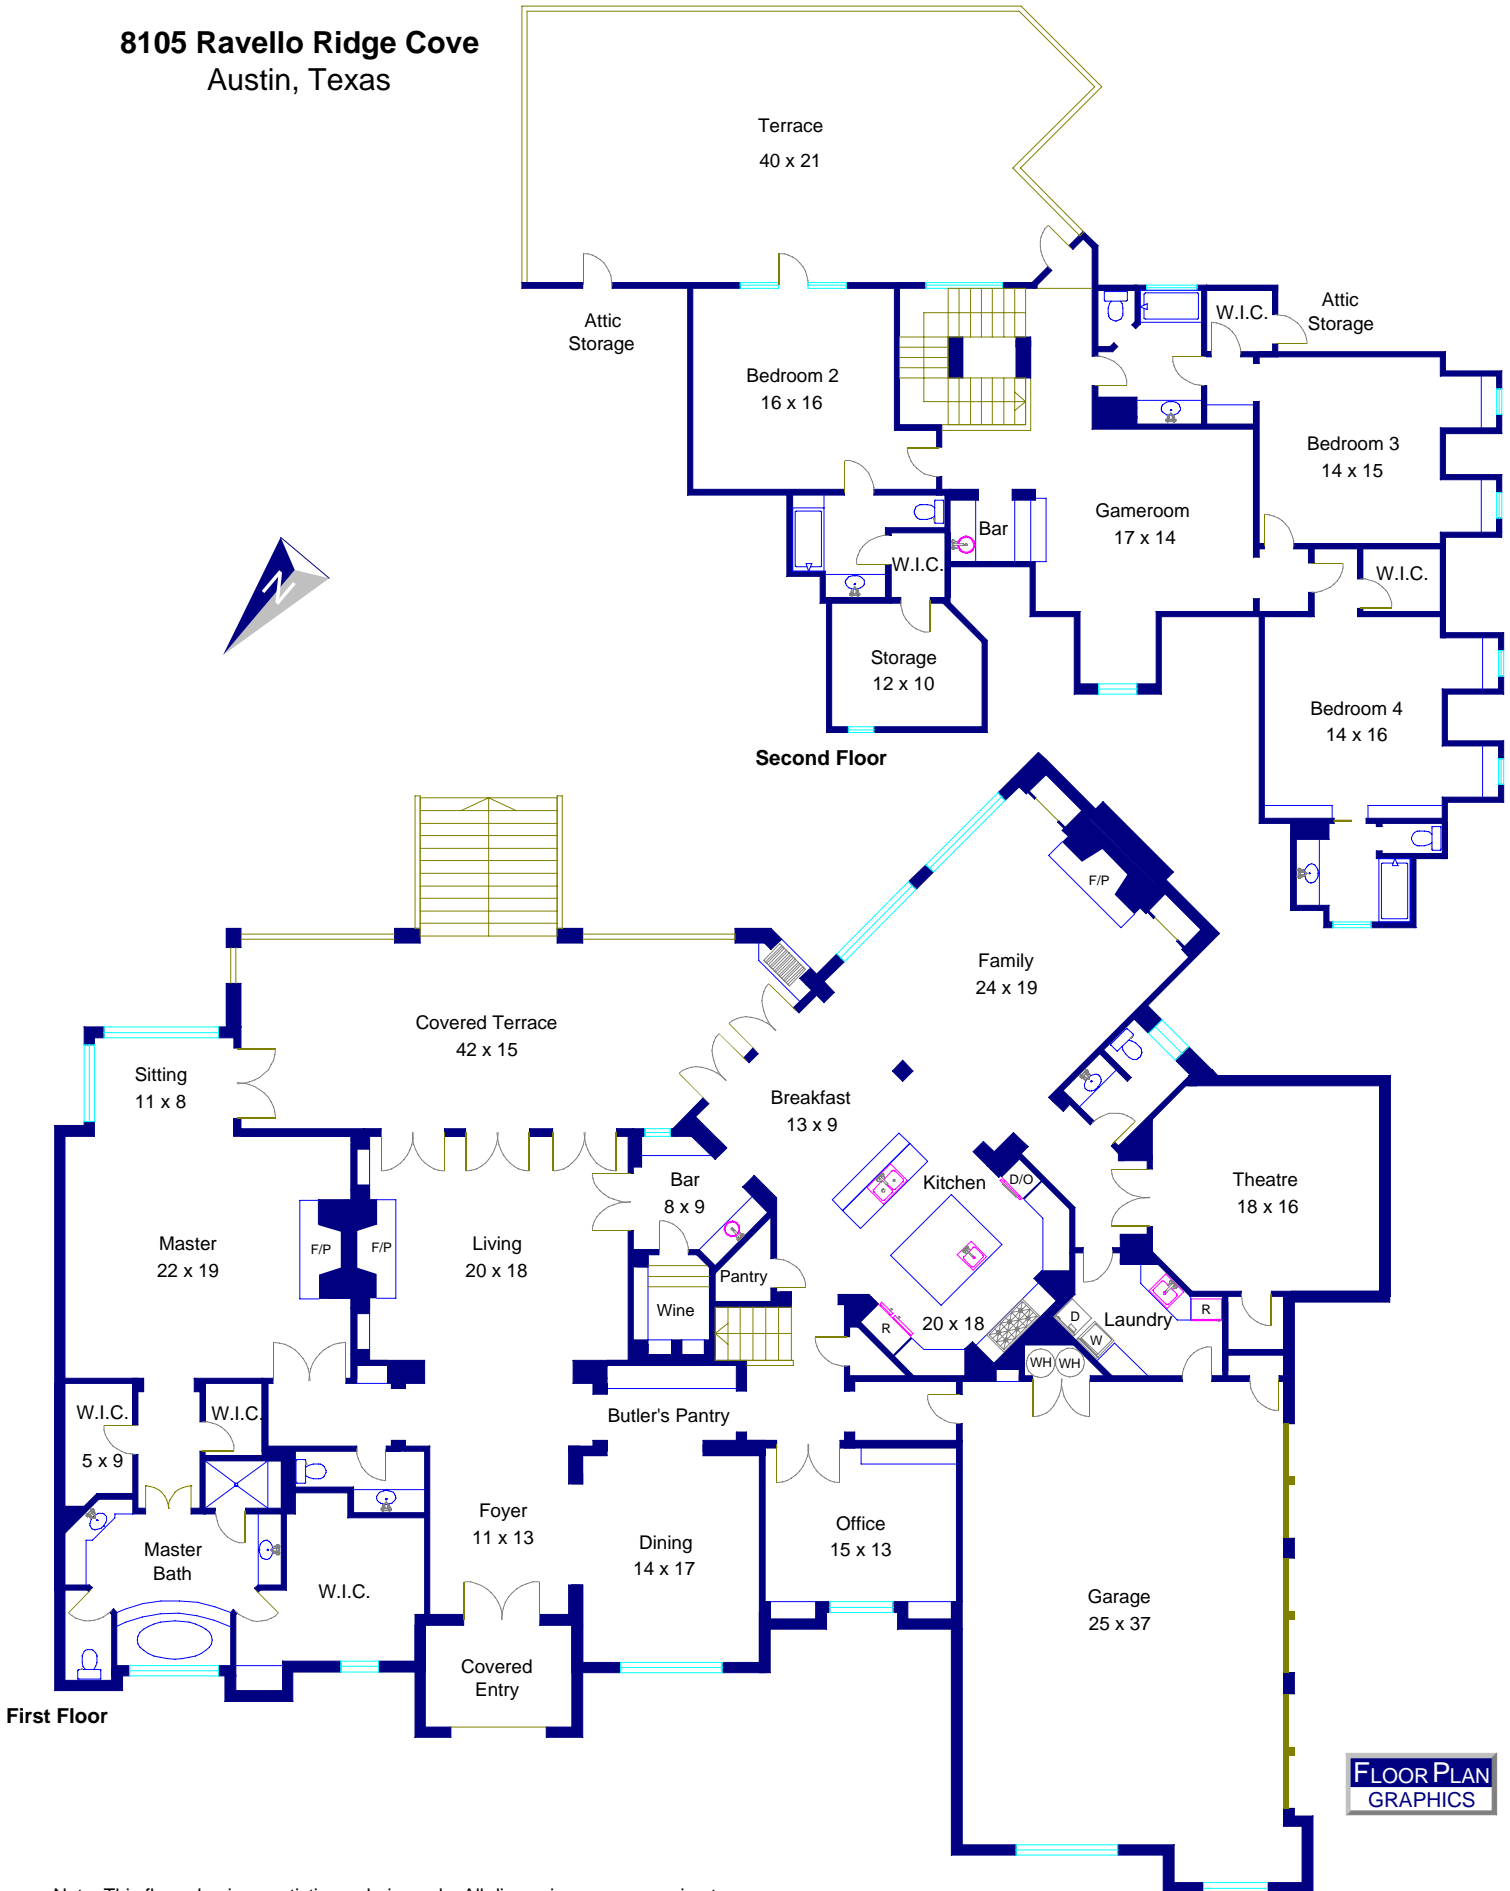

8105 Ravello Ridge Cove
Austin, Texas

First Floor

Second Floor

FLOOR PLAN
GRAPHICS

Note: This floor plan is an artistic rendering only. All dimensions are approximate. Floor Plan Graphics makes no representation or warranty as to this rendering's accuracy and no measurements or dimensions should be relied upon without independent verification.